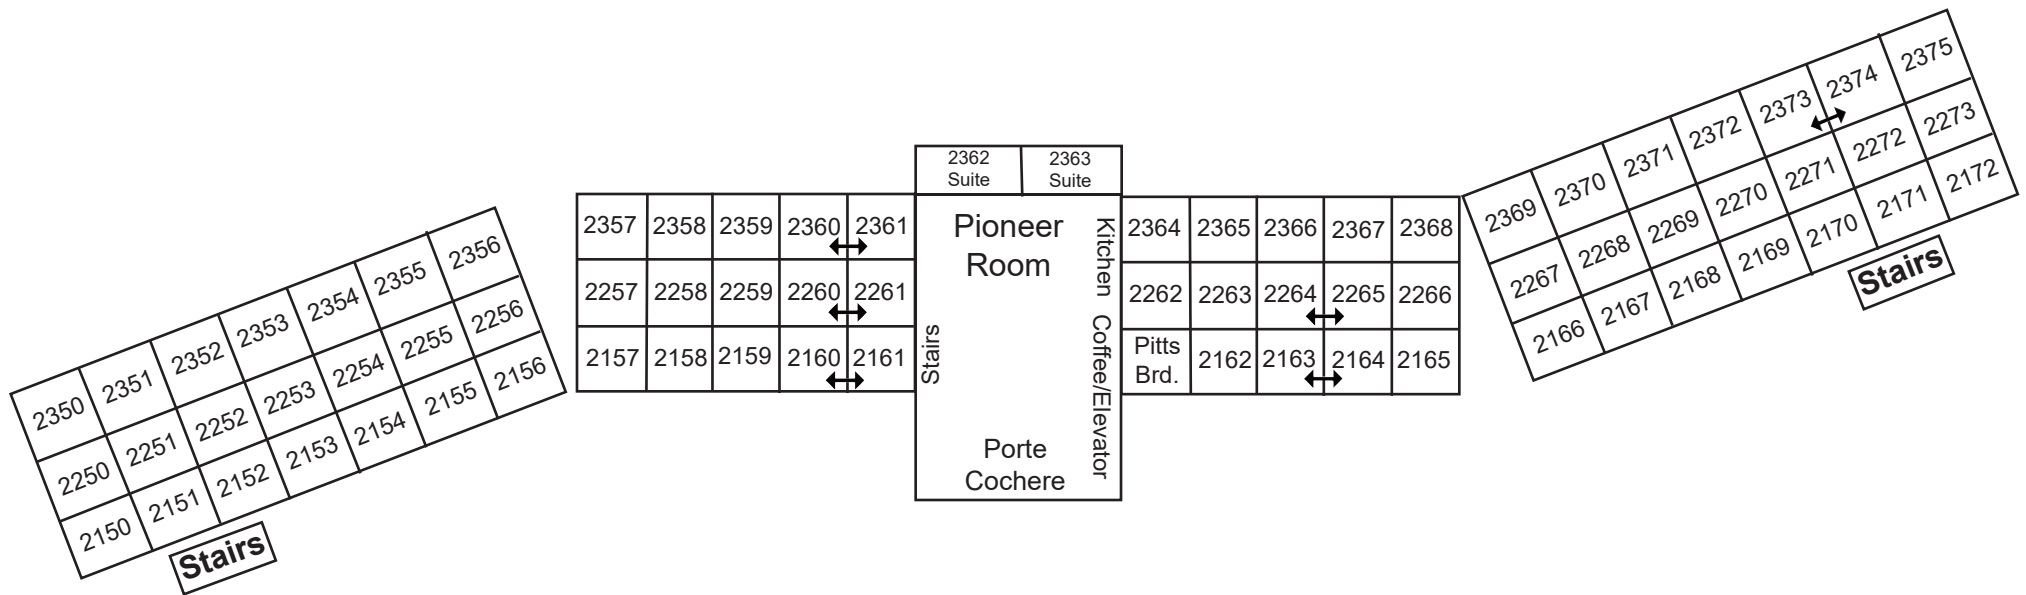

Turner Lodge

The Frederica River

(Parking)

 = Connecting Rooms
 2nd Floor = Ice Machine
 2161 & 2163 = Handicap
 with roll in shower.