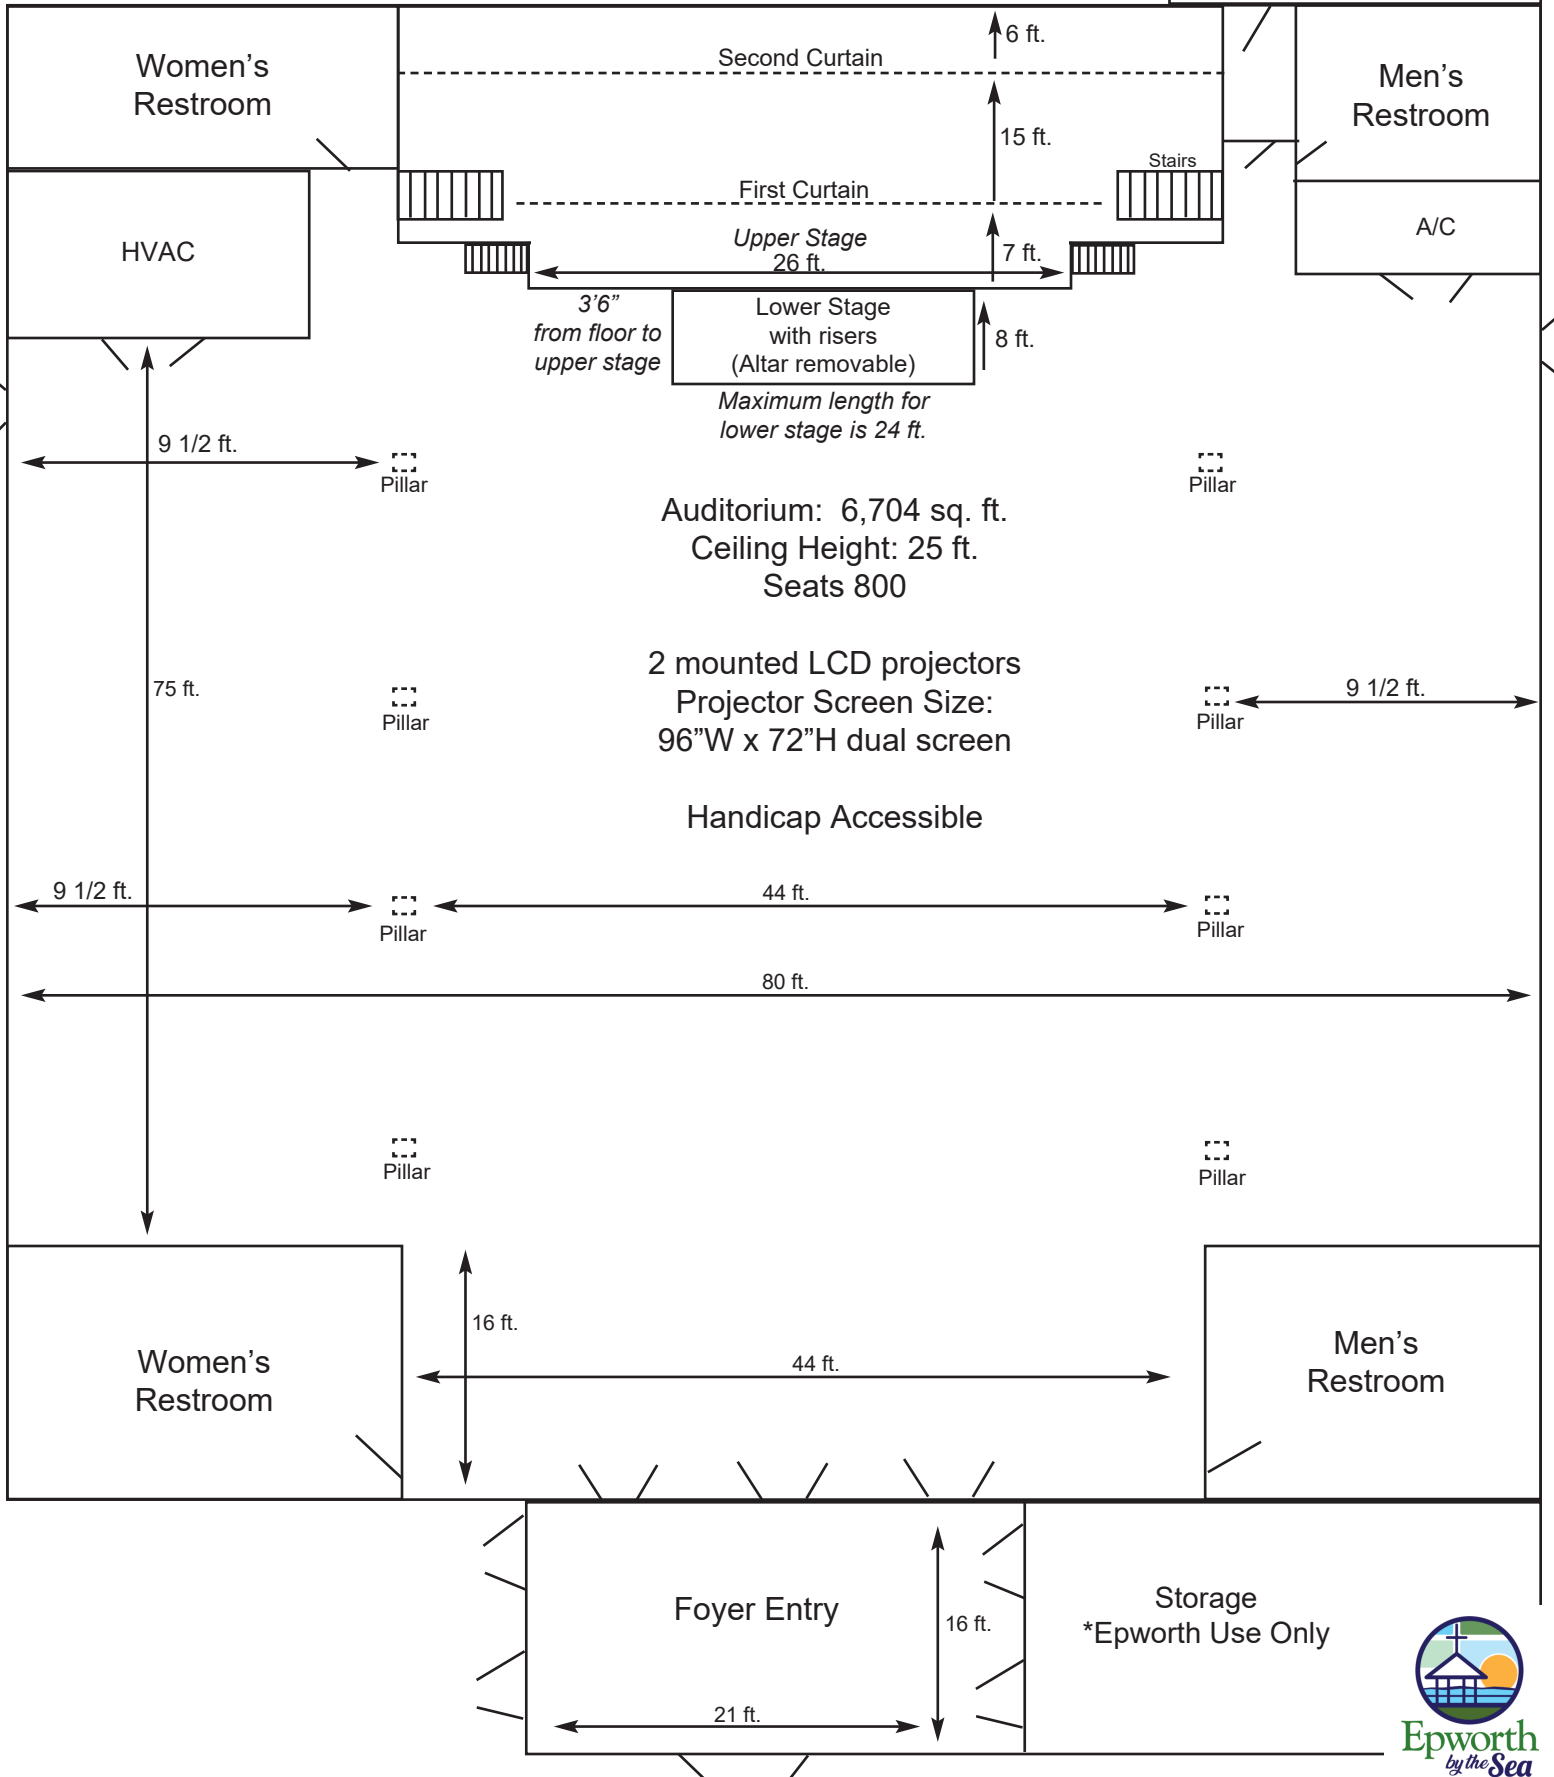

Strickland Auditorium

Electric: 20 - 110 Outlet Auditorium
 15 - 110 Outlet Stage
 20 AMP Breakers (Cutler Hammer)

Stage Ceiling Height:
 11'6" from stage floor to ceiling.
 Peak ceiling height behind curtain is 25'

Storage
 *Epworth Use Only

Auditorium: 6,704 sq. ft.
 Ceiling Height: 25 ft.
 Seats 800

2 mounted LCD projectors
 Projector Screen Size:
 96"W x 72"H dual screen

Handicap Accessible