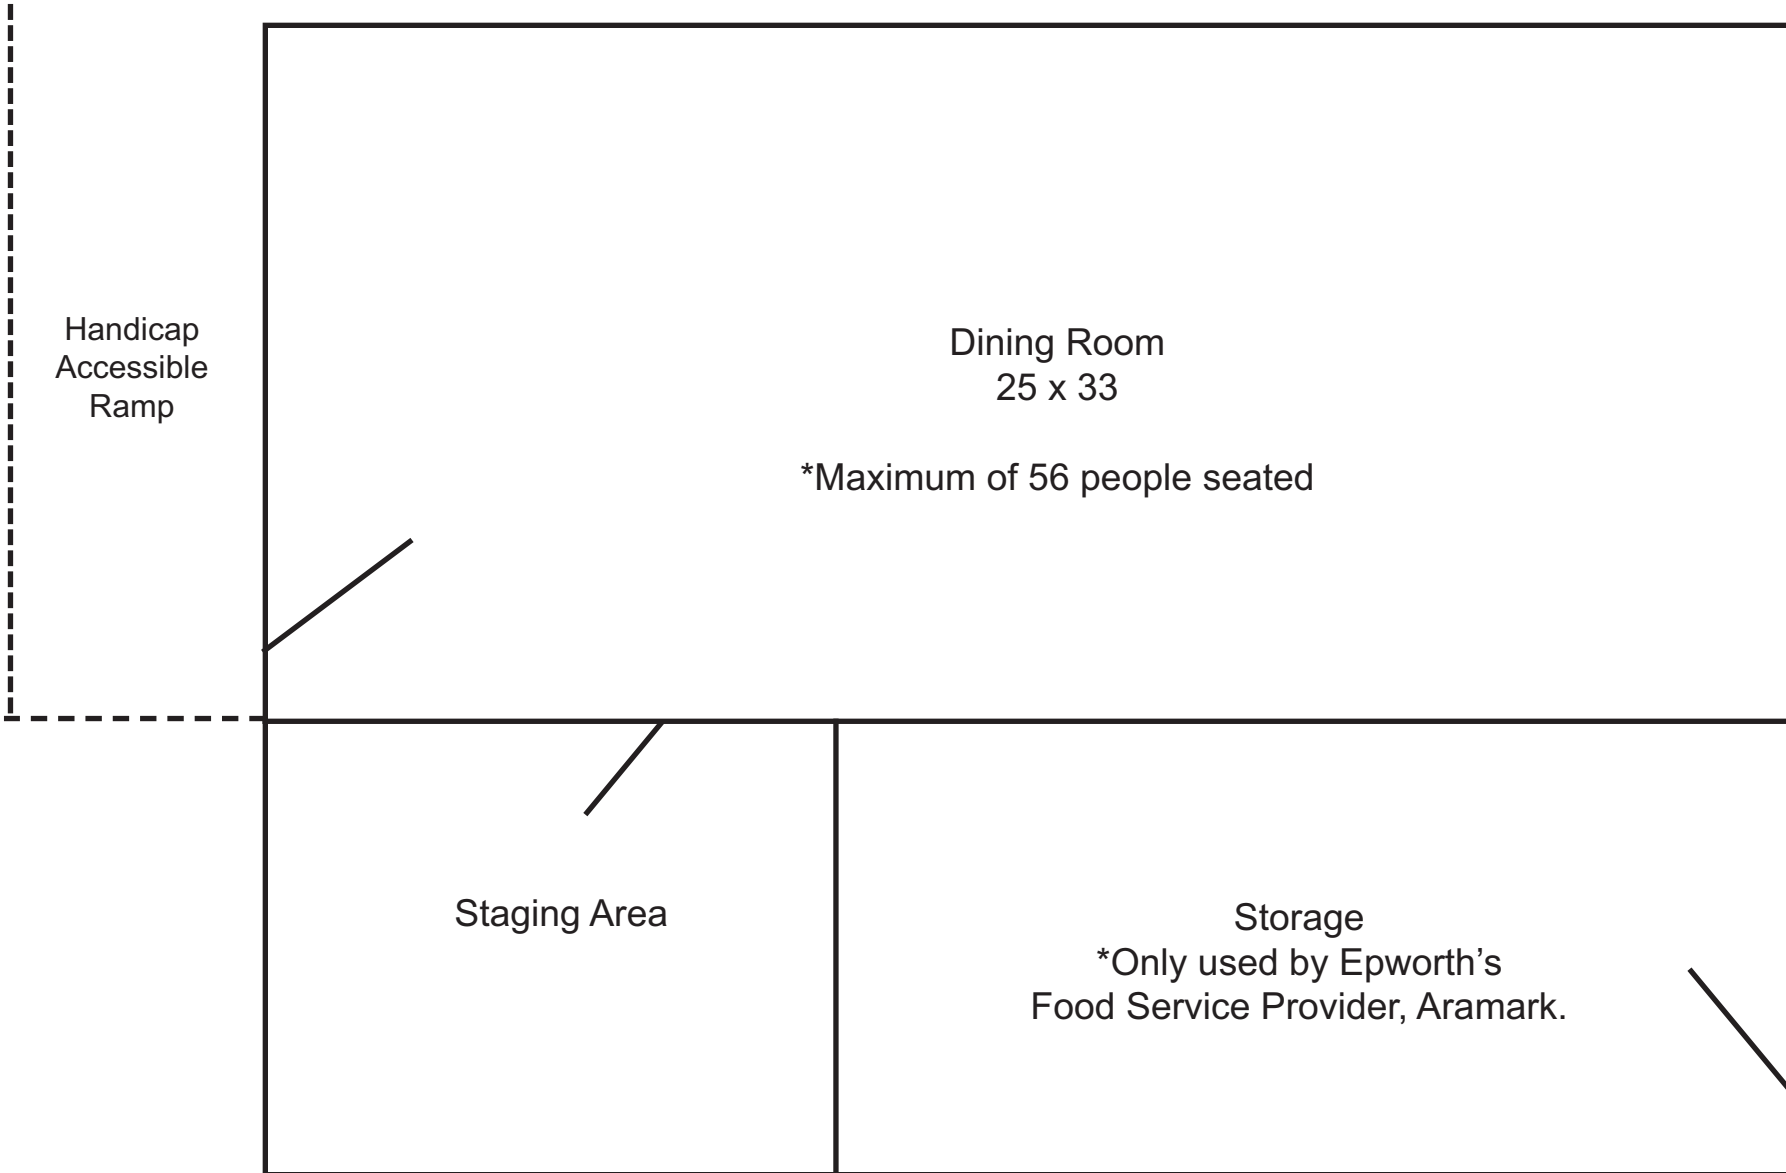

Jinks Garden Room

Beautiful view of the Frederica River

Handicap
Accessible
Ramp

Dining Room
25 x 33

*Maximum of 56 people seated

Staging Area

Storage
*Only used by Epworth's
Food Service Provider, Aramark.